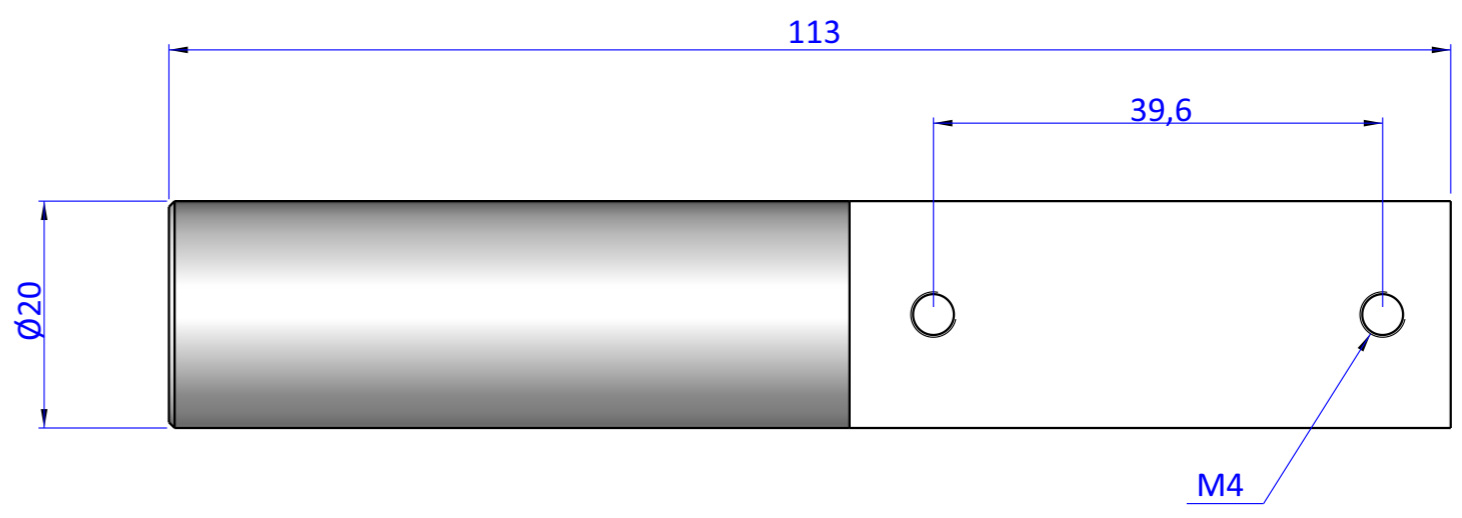

THE PROPERTY OF THE DRAWING IS ESTABLISHED BY LAW. IT IS FORBIDDEN TO PRODUCE OR SHOW IT TO THIRD PART. WITHOUT A WRITTEN AGREEMENT.

Item	Name	Q.ty
1	GAZ.25.20.60	1

Format A3
UNI 936-76

 FPS SERVICES AUTOMATION		DESIGNED FROM FPS Automation		REVIEW A
		DATE 16/05/2019	WEIGHT 0,045kg	
GENERAL TOLERANCE UNI - ISO 2768 CLASSE f	DESCRIPTION CA.GAZ.25.20.60		CODE CA.GAZ.25.20.60	