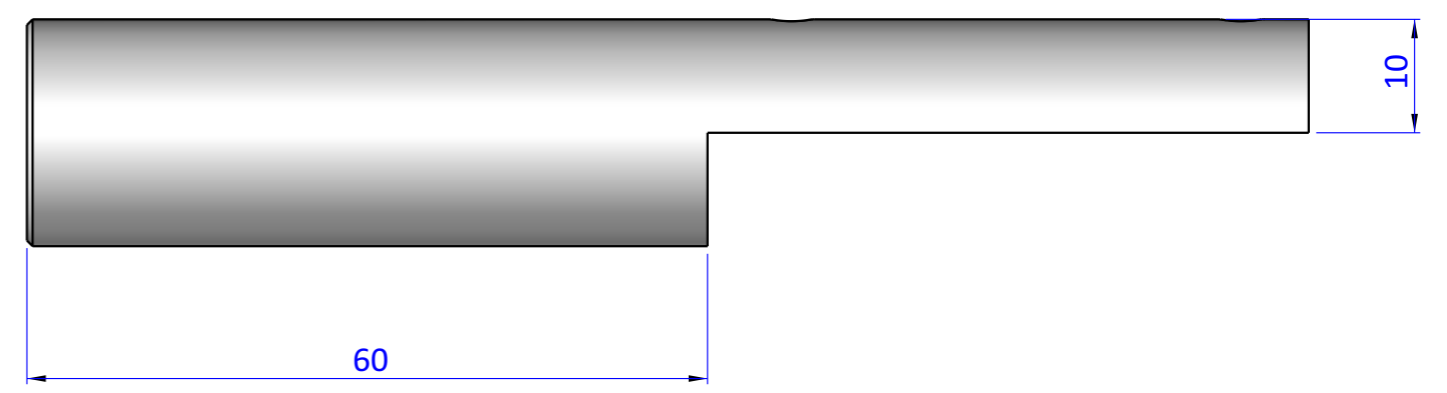

THE PROPERTY OF THE DRAWING IS ESTABLISHED BY LAW. IT IS FORBIDDEN TO PRODUCE OR SHOW IT TO THIRD PART. WITHOUT A WRITTEN AGREEMENT.

Item	Name	Q.ty
1	GAZ.25.20.60	1

Format A3
UNI 936-76

 FPS SERVICES AUTOMATION		DESIGNED FROM FPS Automation		REVIEW A
		DATE 16/05/2019	WEIGHT 0,045kg	
GENERAL TOLERANCE UNI - ISO 2768 CLASSE f	DESCRIPTION CA.GAZ.25.20.60		CODE CA.GAZ.25.20.60	